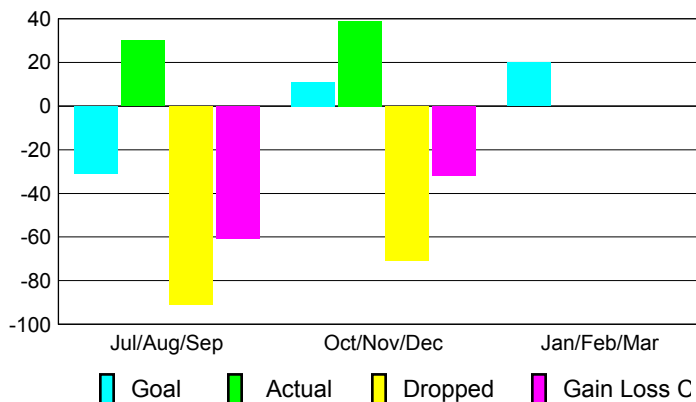

Membership Results 2012-2013

Goal, New, Dropped, Gain/Loss

Comparison of Membership Gain/Loss

Current Year Compared to the Previous Year