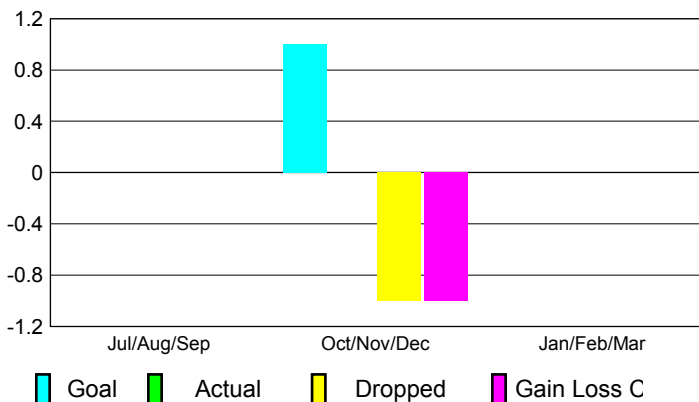

2012-2013 GMT Reports for District (or Undistricted) **District 41**

GMT: **EDWARD J LECIUS**

Location: **MAINE**

GMT CA: **1**

CLUBS

Club Results
2012-2013

Clubs
2011-2012

Month	New Club Goal	Actual New Clubs	Actual Dropped Clubs	Gain/Loss of Clubs	Gain/Loss of Clubs
Jul/Aug/Sep	0	0	0	0	0
Oct/Nov/Dec	1	0	-1	-1	0
Jan/Feb/Mar	0	0	0	0	1
Totals	1	0	-1	-1	1

Club Results 2012-2013

Goal, New, Dropped, Gain/Loss

Comparison of Club Gain/Loss

Current Year Compared to the Previous Year

YTD Status Quo Clubs 2012-2013

Status Quo Clubs Compared to Status Quo Members

MEMBERSHIP